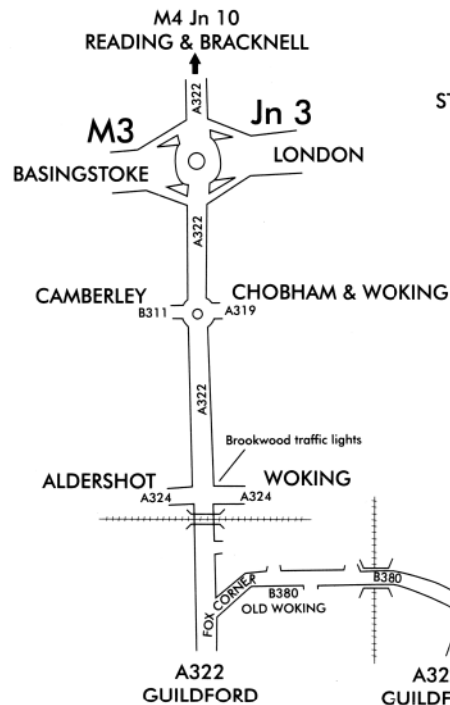

**Montessori Centre
International
(Surrey)**

Woking College, Rydens Way, Woking, Surrey, GU22 9DL

Telephone: 01483 740720

Woking College is situated on a green-field site close to Woking Leisure Centre. It is a pleasant 20 minute walk from Woking Town Centre and mainline station through Woking Park. Alternatively, a direct bus service links it to the town centre and the mainline station. Direct buses serving the Guildford, Camberley/Bagshot and Chertsey/Addlestone areas all stop at Kingfield Green for Woking College.

From M3 Jn3 follow GUILDFORD A322 at all times. **Do not** follow WOKING signs. 1.5 miles after traffic lights at railway bridge take left turn B380 OLD WOKING. (This turn doubles back and can easily be missed!)

From M25 Jn11 exit follow A320 WOKING all the way to the 6-way roundabout. Exit "OLD WOKING B382". **Do not** follow A320 to Woking Centre

From M25 Jn10 exit follow A3 GUILDFORD then follow WOKING signs through RIPLEY & SEND to the mini roundabout in OLD WOKING.

From A3 at GUILDFORD follow A320 WOKING until the first major roundabout and take B380 exit "OLD WOKING"