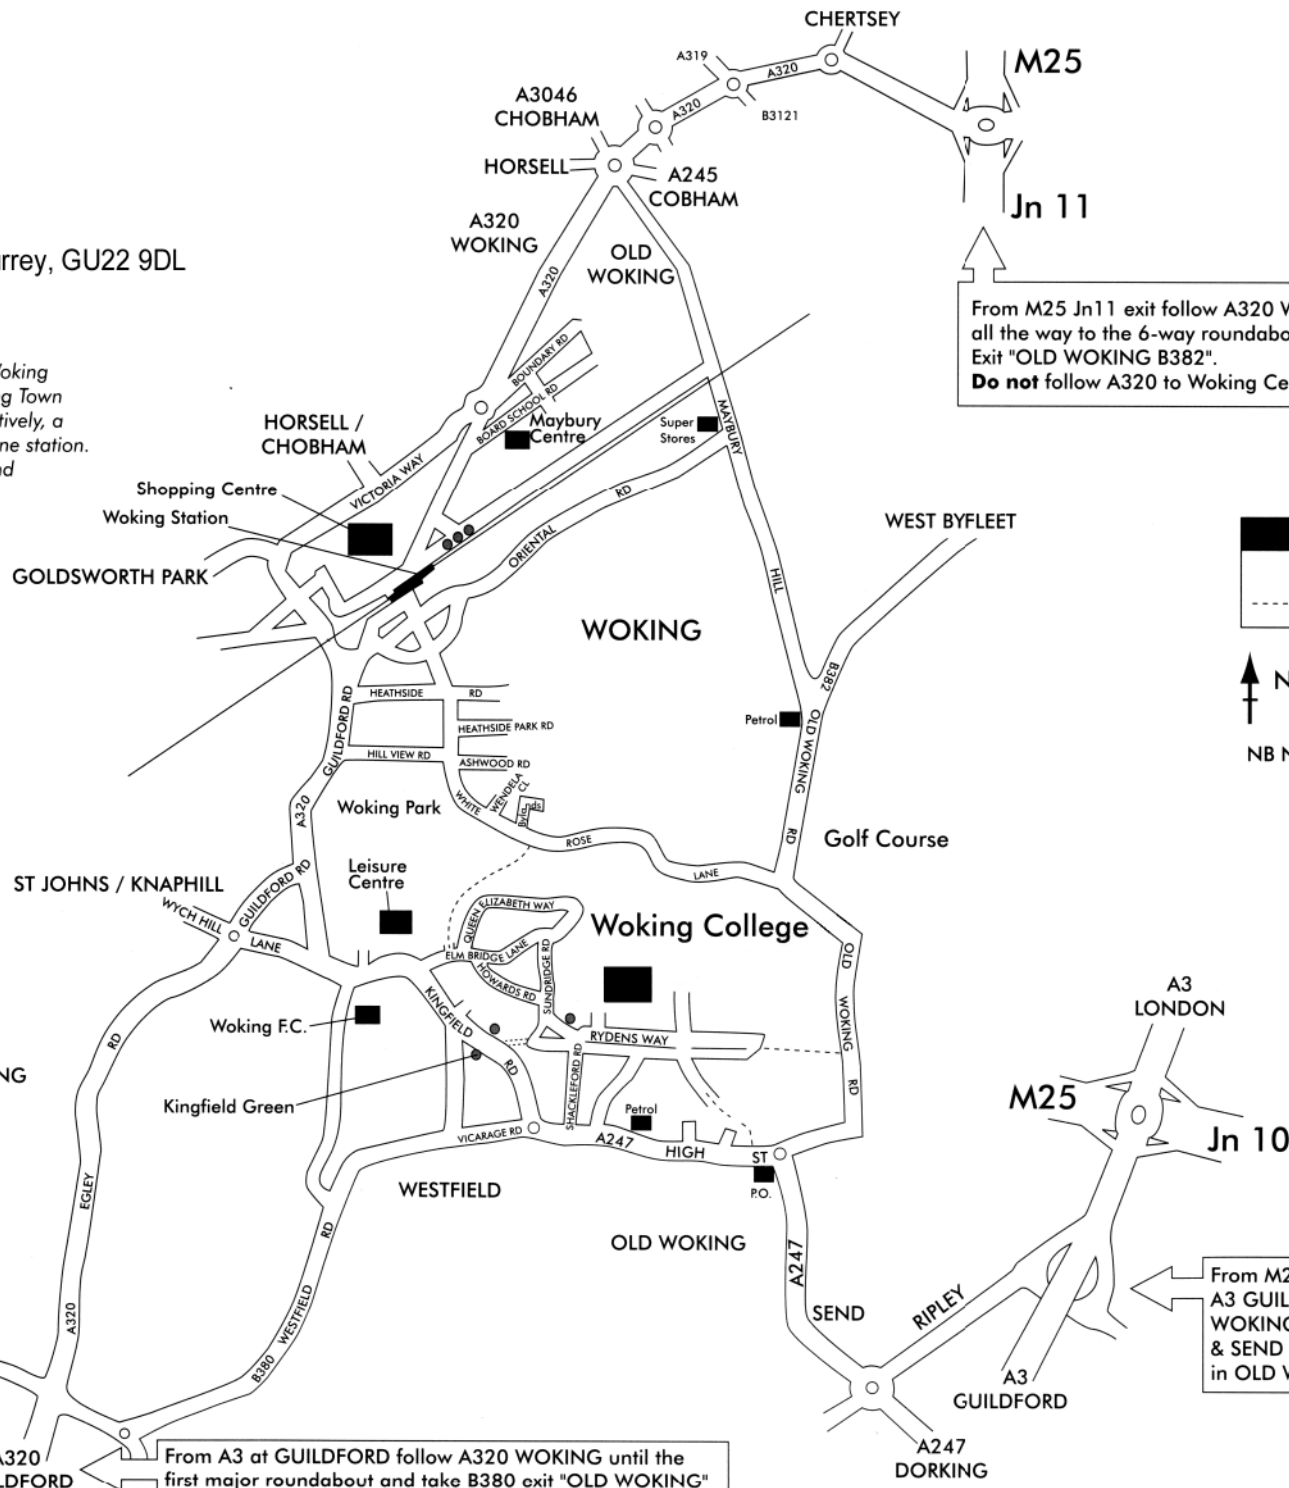

**Montessori Centre
International
(Surrey)**

Woking College, Rydens Way, Woking, Surrey, GU22 9DL

Telephone: 01483 740720

Woking College is situated on a green-field site close to Woking Leisure Centre. It is a pleasant 20 minute walk from Woking Town Centre and mainline station through Woking Park. Alternatively, a direct bus service links it to the town centre and the mainline station. Direct buses serving the Guildford, Camberley/Bagshot and Chertsey/Addlestone areas all stop at Kingfield Green for Woking College.

From M3 Jn3 follow GUILDFORD A322 at all times. **Do not** follow WOKING signs. 1.5 miles after traffic lights at railway bridge take left turn B380 OLD WOKING. (This turn doubles back and can easily be missed!)

From M25 Jn11 exit follow A320 WOKING all the way to the 6-way roundabout. Exit "OLD WOKING B382". **Do not** follow A320 to Woking Centre

From M25 Jn10 exit follow A3 GUILDFORD then follow WOKING signs through RIPLEY & SEND to the mini roundabout in OLD WOKING.

From A3 at GUILDFORD follow A320 WOKING until the first major roundabout and take B380 exit "OLD WOKING"